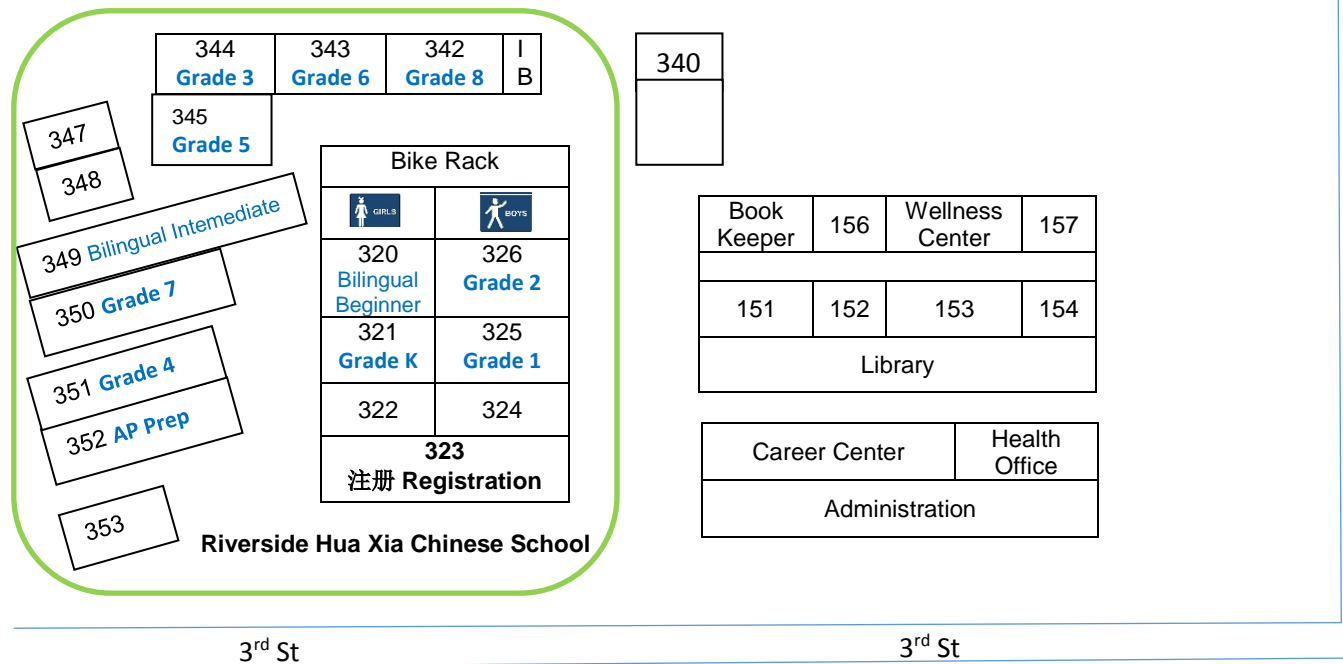

Dear Teachers and Parents,

With the influx of more bilingual students, it is difficult to have both new and returning students fit in one classroom. For 2017-2018 school year, Riverside Hua Xia Chinese School will offer 2 Bilingual classes for both Beginner and Intermediate levels.

Parents of bilingual students are welcome to stay inside the classroom and learn with your child together, for free😊, and practice with your child at home. Experts for Chinese language education suggests this is the best approach for bilingual students to succeed.

Adult students are welcome to join our Bilingual beginner or intermediate class based on your fluent level in Chinese. Annual base tuition bilingual class is $400 with $20 sibling discount, there is $50 non-refundable registration fee per family and $20 returnable PTA Service Deposit. You could have a free trial for the 1st day of school to make a better decision on which class to enroll.

Bilingual classes arrangement for School Year 2017-2018) Saturday 1:00 – 3:00pm

班级 Grade	教师	Teacher	教室 Classroom	教材费 Textbook fee
双语班初级 Bilingual Beginner	吕艳菱	Lu, Julie	320	$30.00 (Grade K)
双语班中级 Bilingual Intermediate	张怡	Zhang, Yi	349	$30.00 (Grade 1)

Riverside Hua Xia Chinese School Campus Map

School calendar for 2017-2018: <https://drive.google.com/open?id=0B38pu9pWxAZXakRicG02d1ZuLW8>

Our school is located at John W North High School: